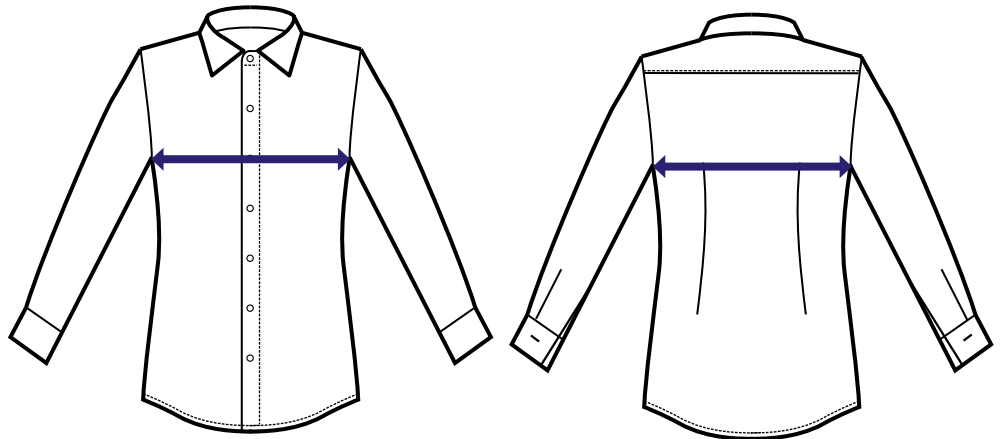

cm 138

**061500A EXTRA LARGE 3XL
061501A EXTRA LARGE 3XL**

cm 146

**061500B EXTRA LARGE 4XL
061501B EXTRA LARGE 4XL**

cm 154

**061500C EXTRA LARGE 5XL
061501C EXTRA LARGE 5XL**

**EXTRA LARGE
PANTALONE UOMO SEATTLE 3XL - 4XL - 5XL**