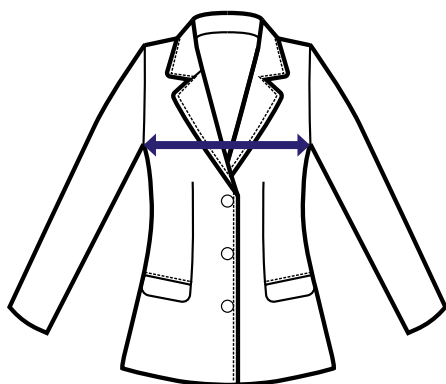

**MISURA DEL CAPO
CLOTH MEASURE**

cm 130

cm 140

cm 150

**EXTRA LARGE
GIACCA DONNA PORTLAND 3XL - 4XL - 5XL**

027701A
027701B
027701C

027702A
027702B
027702C

<p>GIACCA DONNA PORTLAND 100% polyester 220 gr/m² NERO</p> <p>027701A EXTRA LARGE 3XL 027701B EXTRA LARGE 4XL 027701C EXTRA LARGE 5XL</p>	<p>GIACCA DONNA PORTLAND 100% polyester 220 gr/m² BLU</p> <p>027702A EXTRA LARGE 3XL 027702B EXTRA LARGE 4XL 027702C EXTRA LARGE 5XL</p>
<p>TAGLIA SIZE</p>	<p>MISURA DEL CAPO CLOTH MEASURE</p>
<p>EXTRA LARGE 3XL</p>	<p>cm 120</p>
<p>EXTRA LARGE 4XL</p>	<p>cm 128</p>
<p>EXTRA LARGE 5XL</p>	<p>cm 136</p>