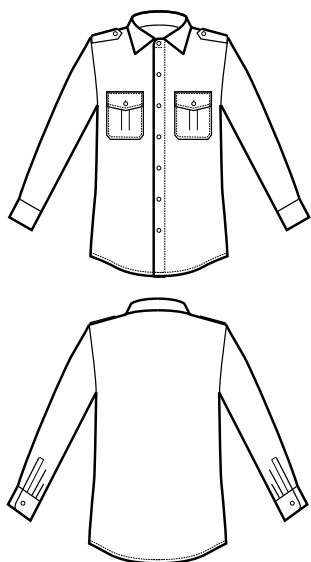

062800M
CAMICIA PILOTA
MEZZA MANICA
65% polyester
35% cotton
115 gr/m²
S • M • L • XL • XXL
BIANCO

062800
CAMICIA PILOTA
65% polyester
35% cotton
115 gr/m²
S • M • L • XL • XXL
BIANCO