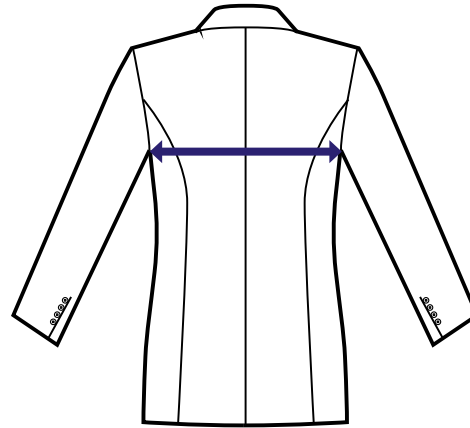

GIACCA UOMO 3 BOTTONI 100% polyester 220 gr/m² BLU 053302A EXTRA LARGE 3XL 053302B EXTRA LARGE 4XL 053302C EXTRA LARGE 5XL	GIACCA UOMO 3 BOTTONI 100% polyester 220 gr/m² NERO 053301A EXTRA LARGE 3XL 053301B EXTRA LARGE 4XL 053301C EXTRA LARGE 5XL
TAGLIA SIZE	MISURA DEL CAPO CLOTH MEASURE
EXTRA LARGE 3XL	cm 134
EXTRA LARGE 4XL	cm 142
EXTRA LARGE 5XL	cm 150