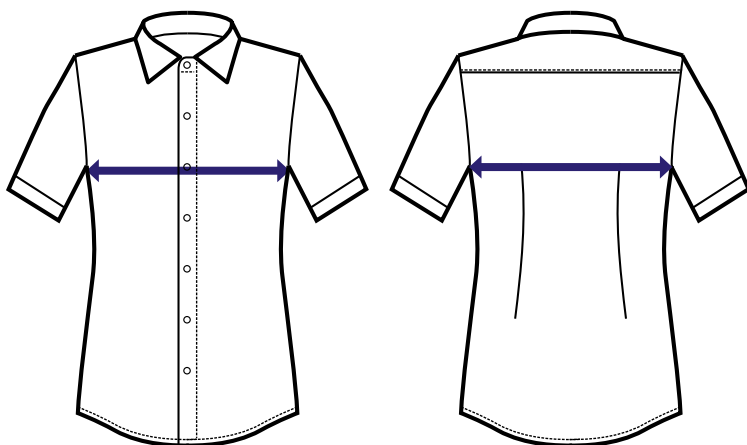

STRETCH

**MISURA DEL CAPO
CLOTH MEASURE**

061500AM EXTRA LARGE 3XL
061501AM EXTRA LARGE 3XL

cm 138

061500BM EXTRA LARGE 4XL
061501BM EXTRA LARGE 4XL

cm 146

061500CM EXTRA LARGE 5XL
061501CM EXTRA LARGE 5XL

cm 154