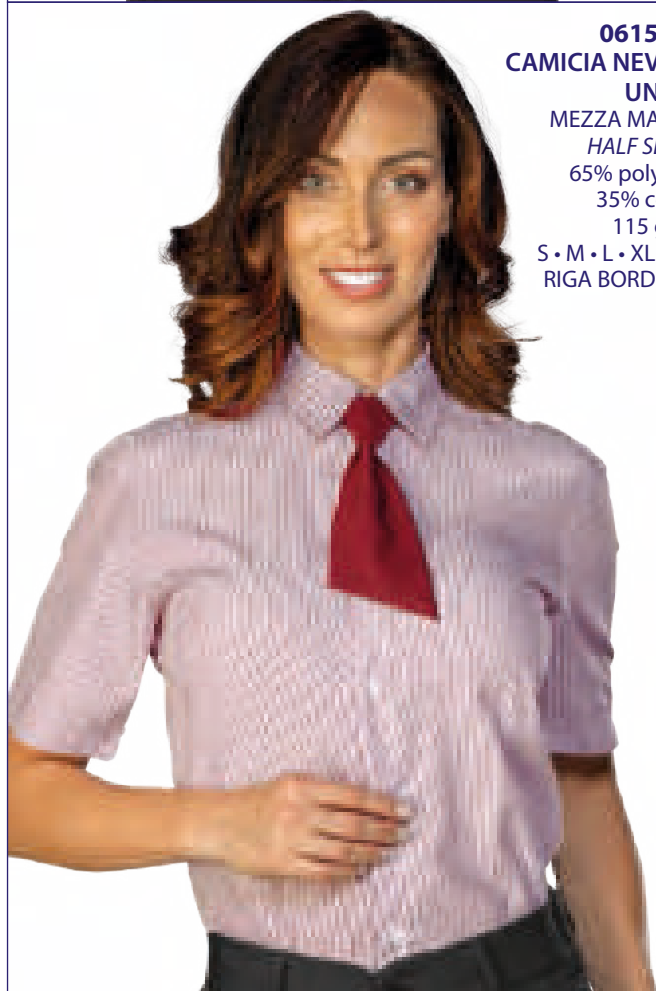

061528M
CAMICIA NEVADA
UNISEX
MEZZA MANICA
HALF SLEEVE
65% polyester
35% cotton
115 gr/m²
S • M • L • XL • XXL
RIGA BORDEAUX