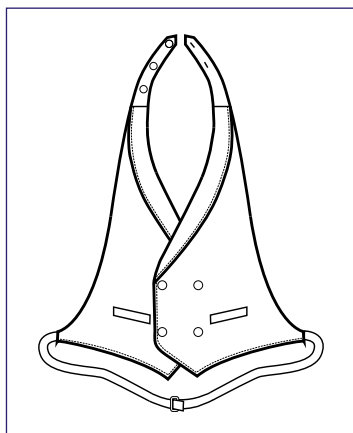

035187
DARLINGTON
100% polyester
220 gr/m²
ANTRACITE +
NERO