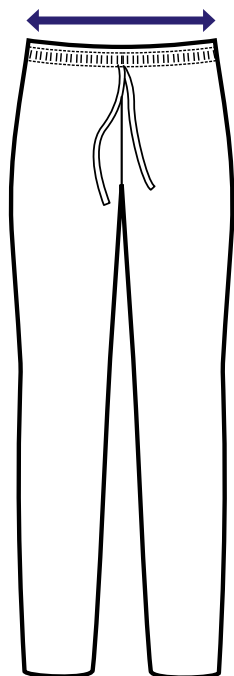

**EXTRA LARGE
PANTALACCIO UNISEX PAMPLONA 3XL - 4XL - 5XL**

**043832A
043832B
043832C**