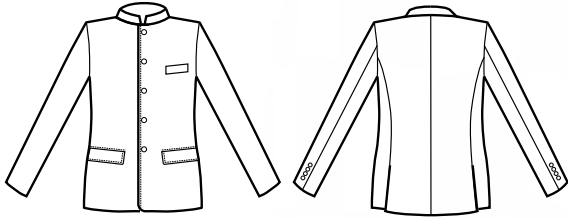

GIACCHE UOMO MISTO LANA STRETCH
44% wool • 54% polyester • 2% spandex - 180gr/m²

STRETCH

063631
PANTALONE SEATTLE
44% wool • 54% polyester
2% spandex - 180 gr/m²
tg. 40 • 42 • 44 • 46 • 48
50 • 52 • 54 • 56 • 58 • 60
NERO

**CINTURA DIETRO CON ELASTICO
EXTRA COMODA**

**ELASTIC WAISTBAND ON THE BACK
EXTRA COMFORTABLE**