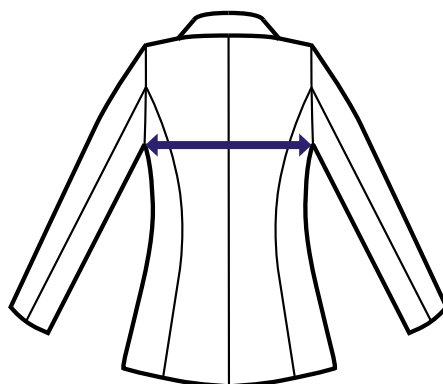

**MISURA DEL CAPO
CLOTH MEASURE**

cm 130

cm 140

cm 150

**EXTRA LARGE
GIACCA DONNA PORTLAND 3XL - 4XL - 5XL**

027701A
027701B
027701C

027702A
027702B
027702C

<p>GIACCA DONNA PORTLAND 100% polyester 220 gr/m² NERO</p> <p>027701A EXTRA LARGE 3XL 027701B EXTRA LARGE 4XL 027701C EXTRA LARGE 5XL</p>	<p>GIACCA DONNA PORTLAND 100% polyester 220 gr/m² BLU</p> <p>027702A EXTRA LARGE 3XL 027702B EXTRA LARGE 4XL 027702C EXTRA LARGE 5XL</p>
<p>TAGLIA SIZE</p>	<p>MISURA DEL CAPO CLOTH MEASURE</p>
<p>EXTRA LARGE 3XL</p>	<p>cm 120</p>
<p>EXTRA LARGE 4XL</p>	<p>cm 128</p>
<p>EXTRA LARGE 5XL</p>	<p>cm 136</p>