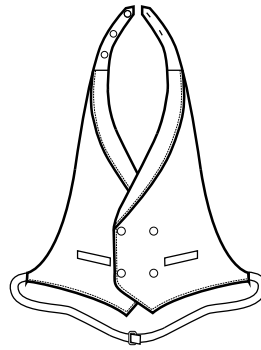

DARLINGTON COLOURS
ONE SIZE

035112
DARLINGTON
100% polyester
200 gr/m²
SILVER