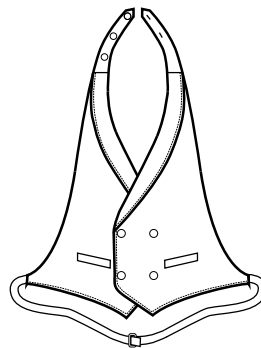

DARLINGTON COLOURS
ONE SIZE