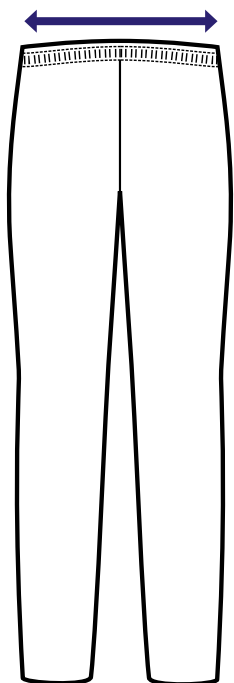

**EXTRA LARGE
PANTALACCIO UNISEX PAMPLONA 3XL - 4XL - 5XL**

**043832A
043832B
043832C**