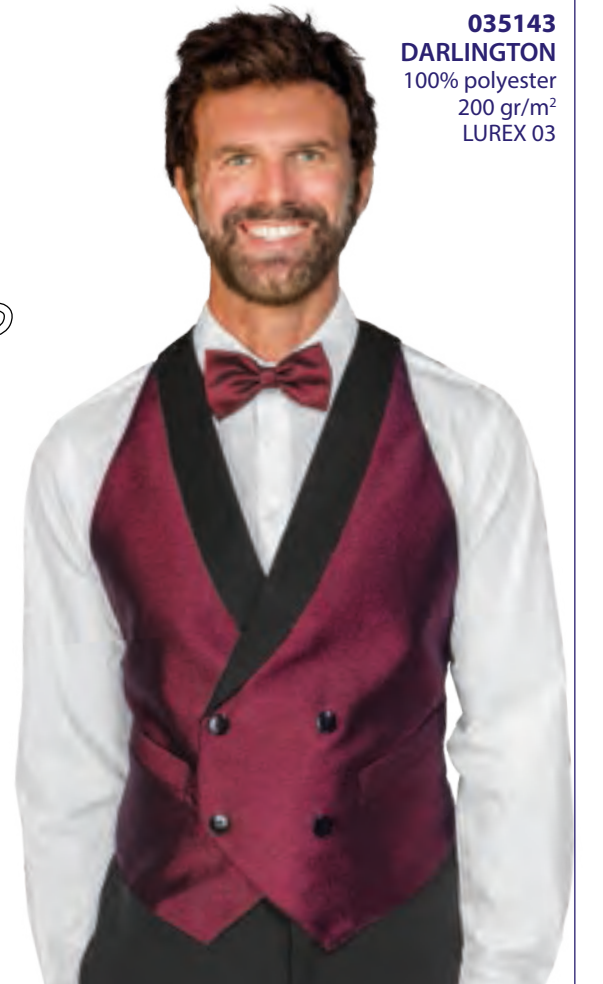

DARLINGTON COLOURS
ONE SIZE