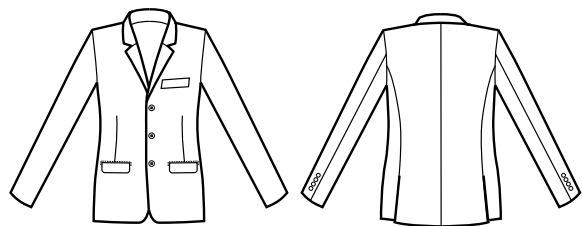

GIACCHE UOMO MISTO LANA STRETCH
44% wool • 54% polyester • 2% spandex - 180gr/m²