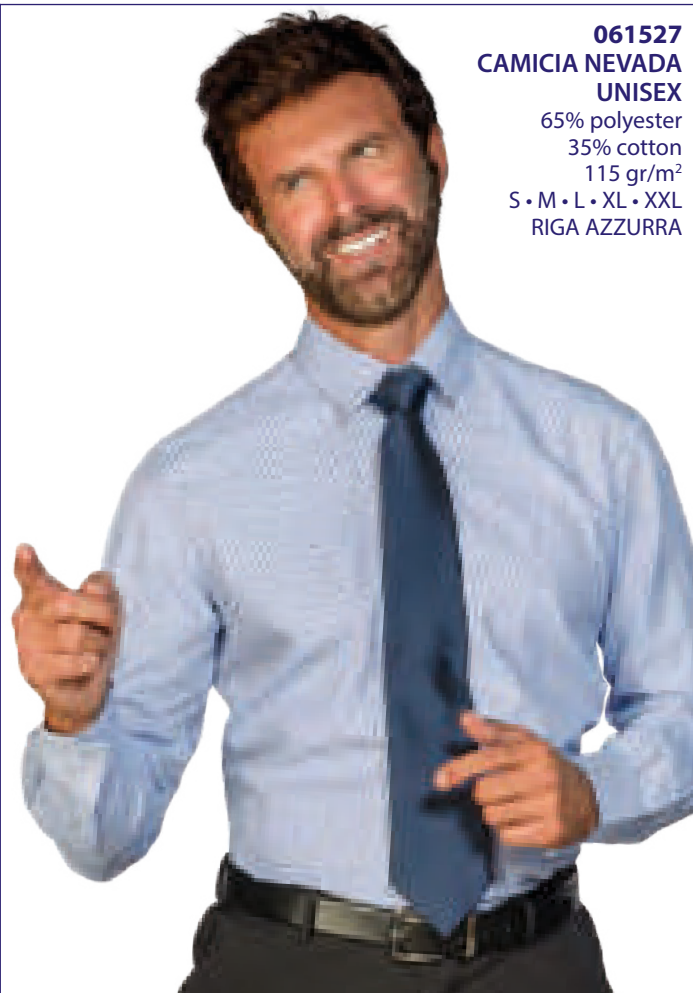

061527
CAMICIA NEVADA
UNISEX
65% polyester
35% cotton
115 gr/m²
S • M • L • XL • XXL
RIGA AZZURRA