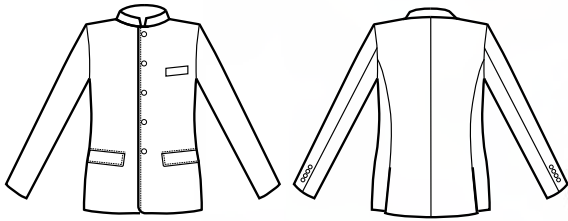

GIACCHE UOMO MISTO LANA STRETCH
44% wool • 54% polyester • 2% spandex - 180gr/m²